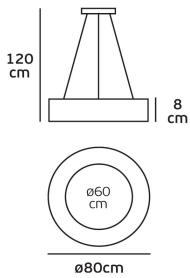

Dimensions